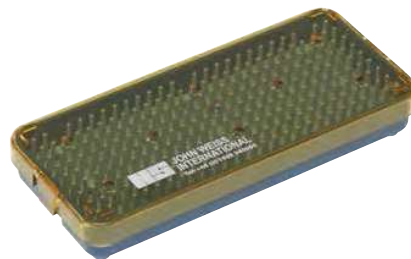

0112012

Diamond Knife tray with silicone grip for 1 knife. Outer size W160mm D70mm H25mm. Inner size W150mm D60mm H20mm.