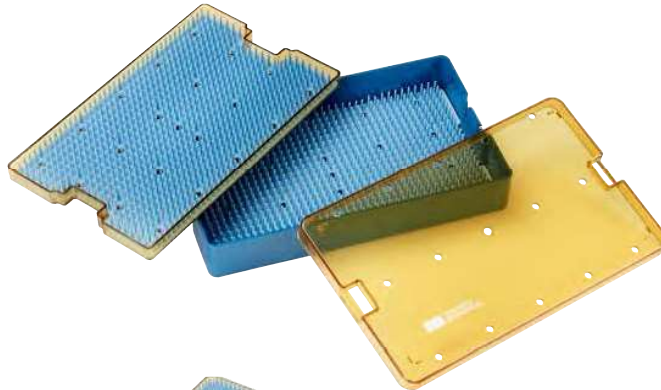

0112014

Tray, 2 tier, holds 20 instruments with silicone finger matting. Outer size W260mm D160mm H45mm. Inner size W250mm D150mm H40mm.